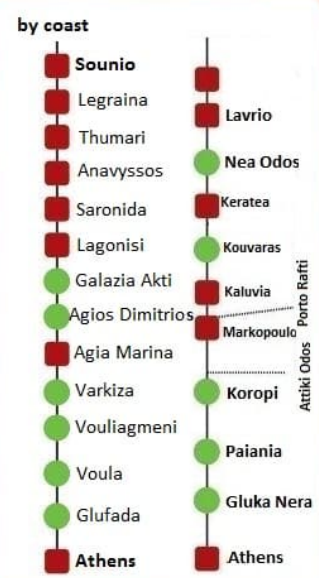

LAVRIO - SOUNIO	SOUNIO - LAVRIO	KOUVARAS - ATHENS	KERATEA - ATHENS
7:30	9:00	6:30 except Sunday 8:00 except Sunday 9:00 except Sunday 13:00 except Sunday	4:45 except Sunday
9:30 except Sunday 10:30 12:30 13:30 15:30 18:00	10:00 except Sunday 12:00 13:00 15:00 17:15		

Σας ταξιδεύουμε με **άνεση**
και **ασφάλεια** σε
όλη την Αττική

1. Τα δρομολόγια προς και από Ο.Ι.Κ.Μ. είναι ενδεικτικά και διαμορφώνονται βάσει των εκάστοτε αναγκών και αναχωρούν πάντα με τη λήξη των αποδρομιών.
2. Όλα τα δρομολόγια Αεροδρόμιο - Λαυρία γίνονται με μεταβίβαση στο Μαρκόπουλο.
3. Από και προς Πόρτο Ράφτη - Αυλάκι τα δρομολόγια μπορούν να γίνουν με μεταβίβαση.
4. * Τα δρομολόγια που πηγάζουν μέσω Α.Ο. (ΑΤΤΙΚΗΣ ΟΔΟΣ) δεν πραγματοποιούνται τα σαββατοκύριακα.

LOCAL ROUTES

KERATEA - KAKIA THALASSA	KAKIA THALASSA - KERATEA	MARKOPOULO - VRAVRONA
7:00 14:30	7:30 14:50	6:50 14:20
KALUVIA - ANAVYSSOS	ANAVYSSOS - KALUVIA	VRAVRONA-MARKOPOULO
		7:10 14:40

Ο ΚΑΤΑΝΑΛΩΤΗΣ ΔΕΝ ΕΧΕΙ ΥΠΟΧΡΕΩΣΗ ΝΑ ΠΛΗΡΩΣΕΙ
ΕΑΝ ΔΕΝ ΛΑΒΕΙ ΤΟ ΝΟΜΙΜΟ ΠΑΡΑΣΤΑΤΙΚΟ ΣΤΟΙΧΕΙΟ (ΑΠΟΔΕΙΞΗ - ΤΙΜΟΛΟΓΙΟ).
CONSUMER IS NOT OBLIGED TO PAY (ΑΓΟΡΑΝΟΜΙΚΗ ΔΙΑΤΑΞΗ Α2-1145/2012)
IF THE NOTICE OF PAYMENT HAS NOT BEEN RECEIVED (RECEIPT - INVOICE).

Timetable information: 210-8808080 & 210-8808117
Markopoulo Bus Station tel. 2299040738

ΑΘΗΝΑ - ΘΕΣΣΑΛΟΝΙΚΗ: Κάθε 1 ώρα από Π. Αιγύπτου και Κηφισσό
Πρακτορείο ΑΘΗΝΩΝ: 210 8225 148, 210 8226 345
ΘΕΣΣΑΛΟΝΙΚΗ - ΑΘΗΝΑ: Κάθε 1 ώρα από σταθμό Μοναστηρίου & Σταθμό Μακεδονία
Πρακτορείο ΘΕΣΣΑΛΟΝΙΚΗΣ: 2310 595413, 2310 595411, 2310595421
e-mail: info@ktelattikis.gr, www.ktelattikis.gr